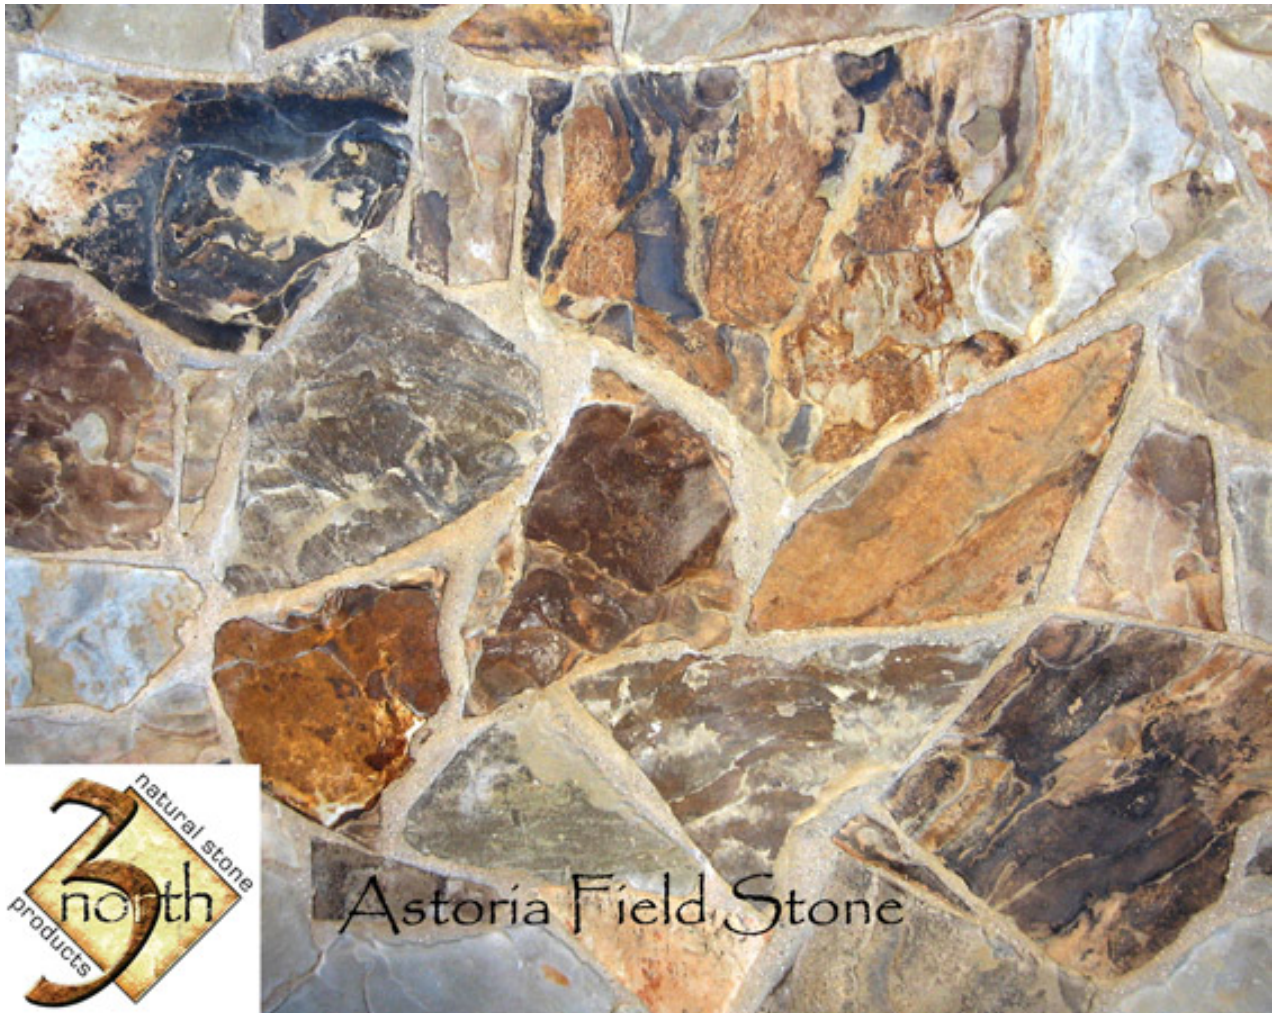

Natural Thin Veneer Specification Sheet

www.3northstone.com info@3northstone.com

Astoria Field Stone

Astoria Fieldstone

APPROXIMATE SIZES:

Bed Depth: $\frac{3}{4}$ - 1 $\frac{1}{4}$ "
Piece Size: $\frac{1}{4}$ - 1 $\frac{1}{2}$ Sq Ft

PACKAGING:

Pallet of Flats: 100 Sq Ft
Pallet of Corners: 50 Lin Ft
(use Astoria Cobble Corners)